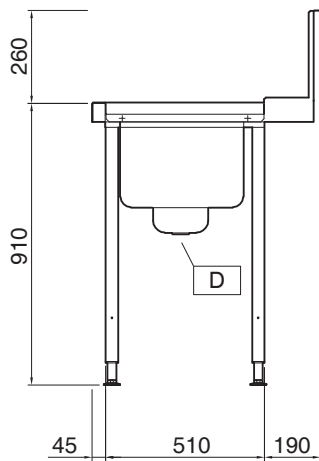

Short Form Specification

Item No. _____

For hood type dishwashers. Constructed in 304 AISI stainless steel with backsplash mm250h. N. 2 square 40x40mm tubular legs on height-adjustable feet. Bowl size mm500x400x250h with drain hole and strainer. Basket direction: from right to left.

APPROVAL: _____

Front

Side

Top

Electrolux
PROFESSIONAL

Handling System for Hood type Pre-wash Table with 500x400 Bowl and Strainer Right to Left, 1200mm

Key Information:

External dimensions,
Width:

865328 (PTSBHT12R) 1200 mm

External dimensions,
Depth:

745 mm

External dimensions,
Height:

1170 mm

Net weight:

10 kg

Splashback Dimensions,
Height:

300 mm

Basin dimensions:

500x400x300h

Handling System for Hood type
Pre-wash Table with 500x400 Bowl and Strainer Right to Left, 1200mm

The company reserves the right to make modifications to the products
without prior notice. All information correct at time of printing.