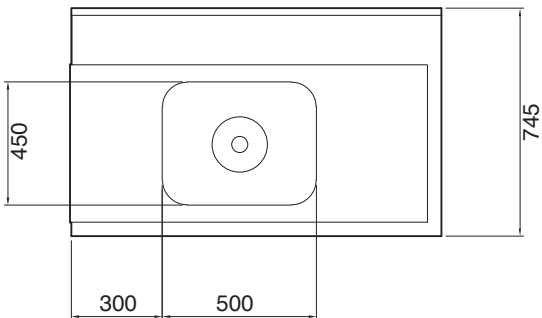

Short Form Specification

Item No. _____

For hood type dishwashers. Constructed in 304 AISI stainless steel with backsplash mm250h. N. 2 square 40x40mm tubular legs on height-adjustable feet. Bowl size mm500x400x250h with drain hole and strainer. Basket direction: from right to left.

APPROVAL: _____

Front

Side

Top

Electrolux
PROFESSIONAL

Handling System for Hood type Pre-wash Table with 500x400 Bowl and Strainer Right to Left, 1200mm

Key Information:

External dimensions,
Width:

865328 (PTSBHT12R) 1200 mm

External dimensions,
Depth:

745 mm

External dimensions,
Height:

1170 mm

Net weight:

10 kg

Splashback Dimensions,
Height:

300 mm

Basin dimensions:

500x400x300h

Handling System for Hood type
Pre-wash Table with 500x400 Bowl and Strainer Right to Left, 1200mm

The company reserves the right to make modifications to the products
without prior notice. All information correct at time of printing.